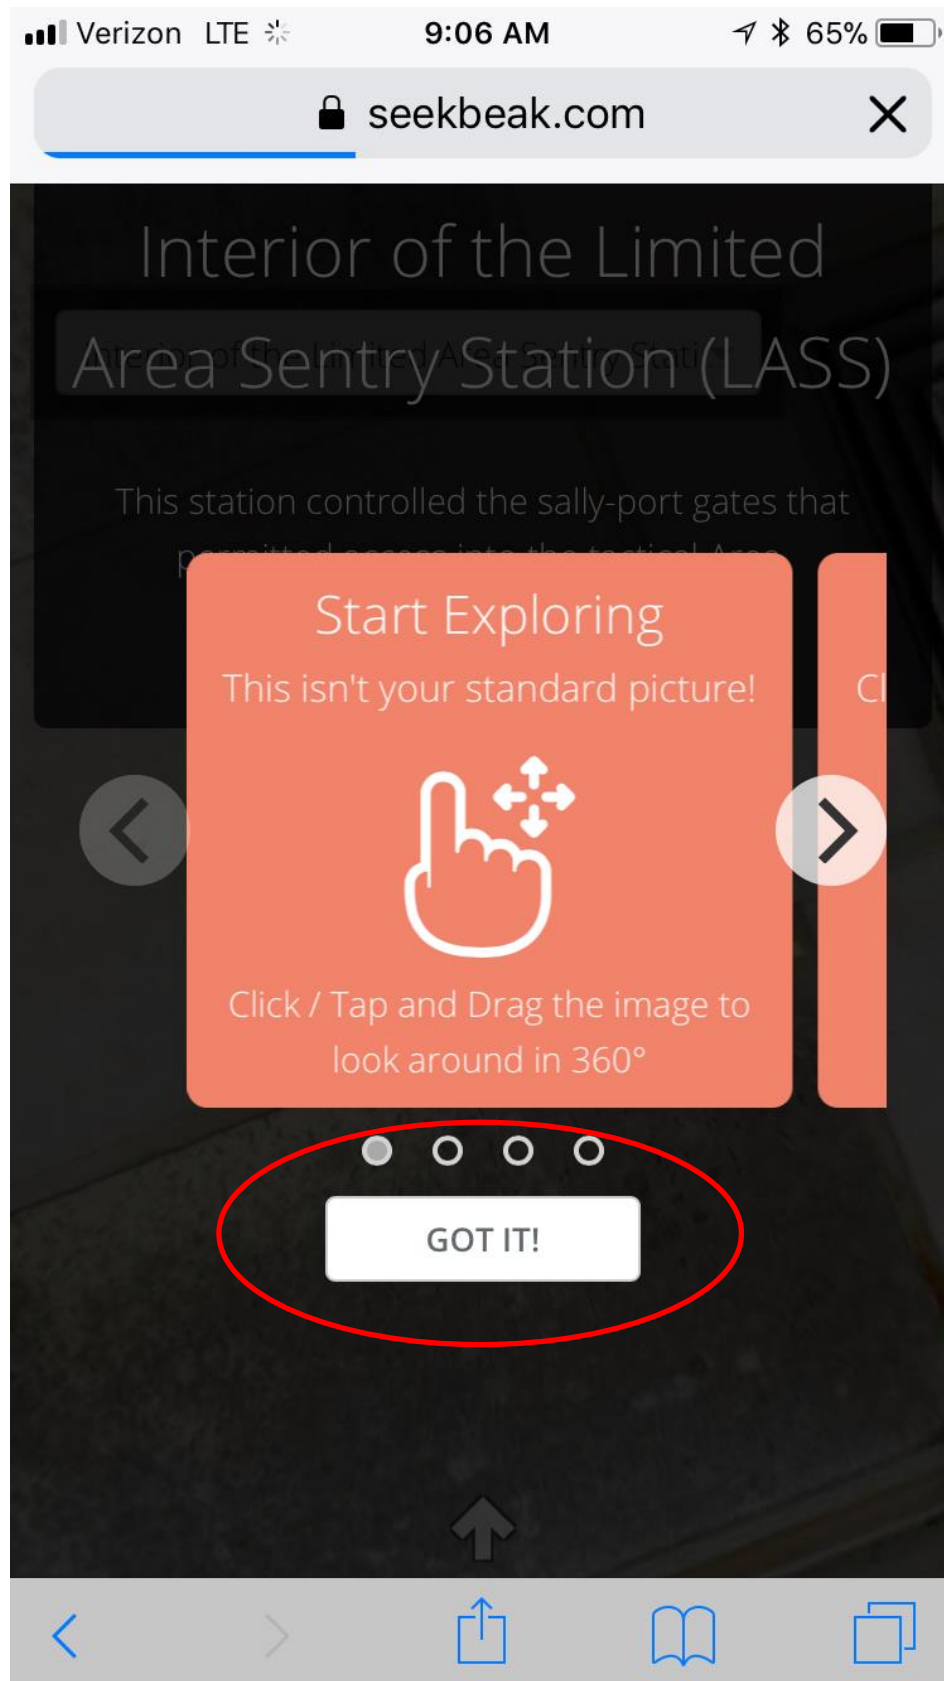

SRMSC Virtual Tour Instructions

These instructions are for viewing the tour on a VR headset compatible with your phone.

1. On your phone, go to <http://www.ccjda.org/tour.htm>
2. Click on the link at near the bottom of the screen

3. Click Got It!

4. Click the up arrow at the bottom of the screen

5. Click VR. After you click VR the screen should split into two identical photos.

6. Turn your phone horizontal and line the split between pictures up with the center of your headset. *Note: you may need to take the case off of your phone for it to fit in the VR headset*

7. Put the headset on!

8. You can move to the next photo by gazing at the grey link box on the bottom of each photo on the bottom of each photo that says next (the little black dot should be on the link box). When the load bar appears keep you head still until the bar has completely loaded and the next image appears.

9. That's it, you are now ready to enjoy the VR tour!