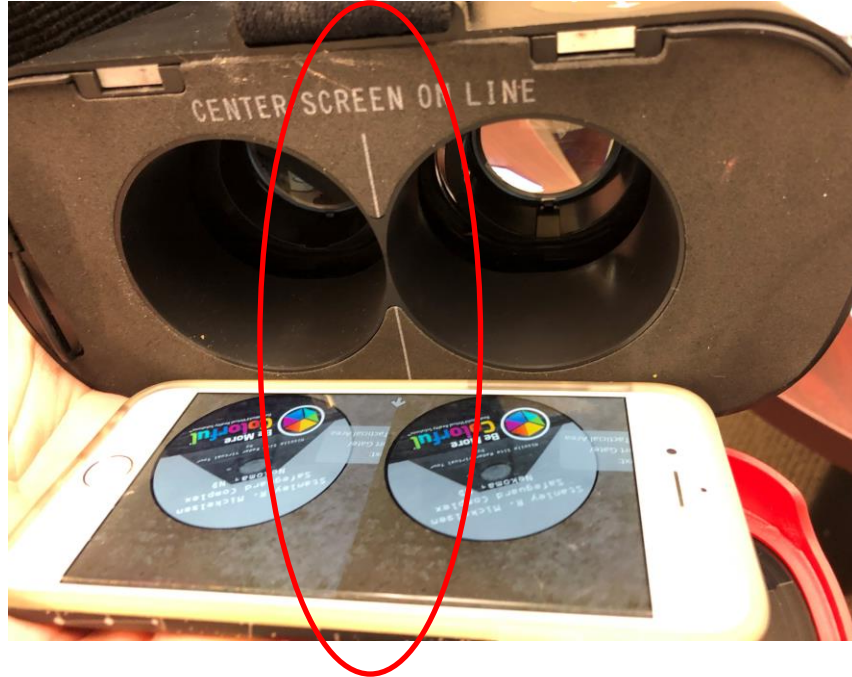

3. Click Got It!

4. Click the up arrow at the bottom of the screen

5. Click VR. After you click VR the screen should split into two identical photos.

6. Turn your phone horizontal and line the split between pictures up with the center of your headset. *Note: you may need to take the case off of your phone for it to fit in the VR headset*

7. Put the headset on!

8. You can move to the next photo by gazing at the grey link box on the bottom of each photo on the bottom of each photo that says next (the little black dot should be on the link box). When the load bar appears keep you head still until the bar has completely loaded and the next image appears.