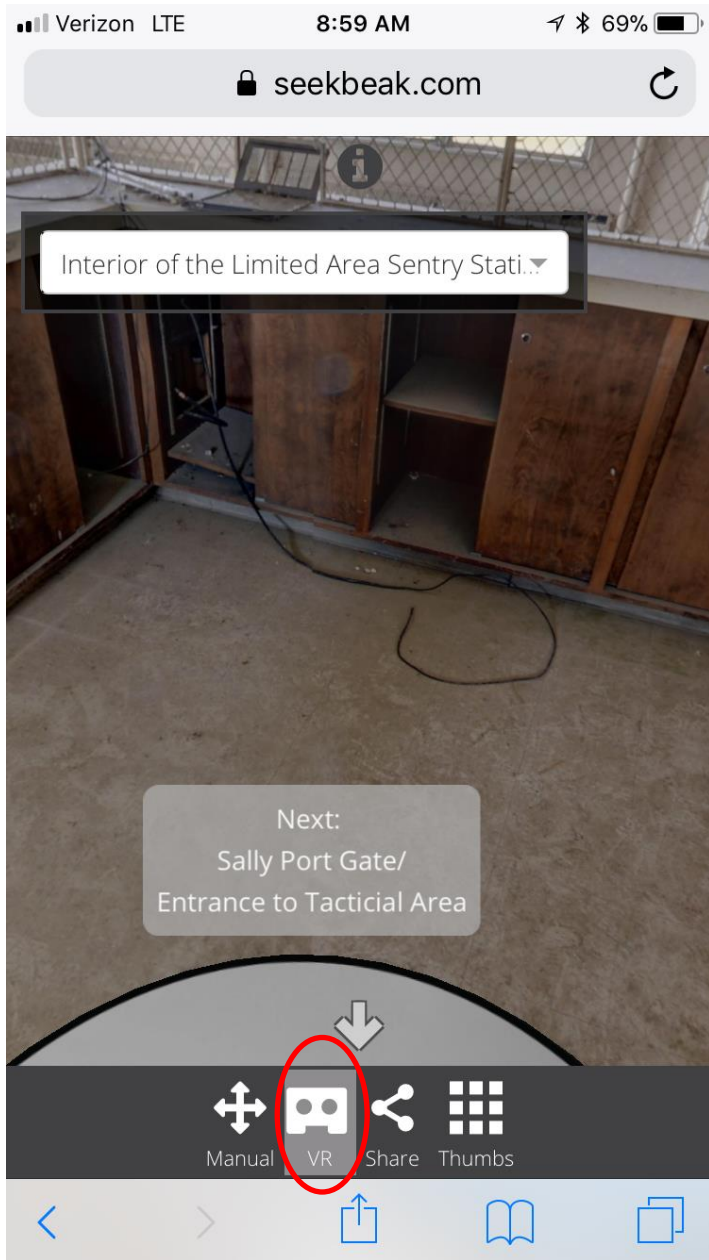

SRMSC Virtual Tour Instructions

These instructions are for viewing the tour on a VR headset compatible with your phone.

1. On your phone, go to <http://www.ccjda.org/tour.htm>
2. Click on the link at near the bottom of the screen

3. Click Got It!

4. Click the up arrow at the bottom of the screen

5. Click VR. After you click VR the screen should split into two identical photos.

6. Turn your phone horizontal and line the split between pictures up with the center of your headset. *Note: you may need to take the case off of your phone for it to fit in the VR headset*

7. Put the headset on!

8. You can move to the next photo by gazing at the grey link box on the bottom of each photo on the bottom of each photo that says next (the little black dot should be on the link box). When the load bar appears keep you head still until the bar has completely loaded and the next image appears.