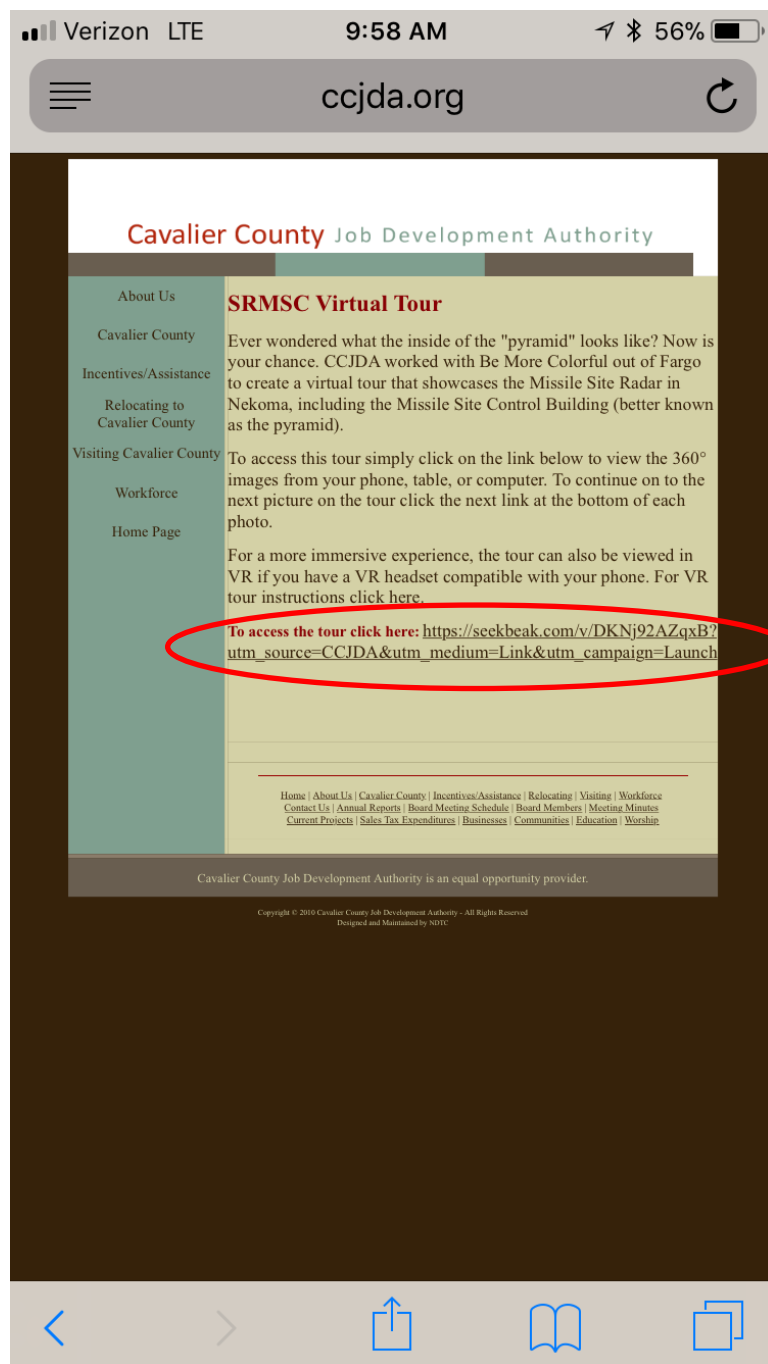

SRMSC Virtual Tour Instructions

These instructions are for viewing the tour on a VR headset compatible with your phone.

1. On your phone, go to <http://www.ccjda.org/tour.htm>
2. Click on the link at near the bottom of the screen

3. Click Got It!

4. Click the up arrow at the bottom of the screen

5. Click VR. After you click VR the screen should split into two identical photos.

6. Turn your phone horizontal and line the split between pictures up with the center of your headset. *Note: you may need to take the case off of your phone for it to fit in the VR headset*