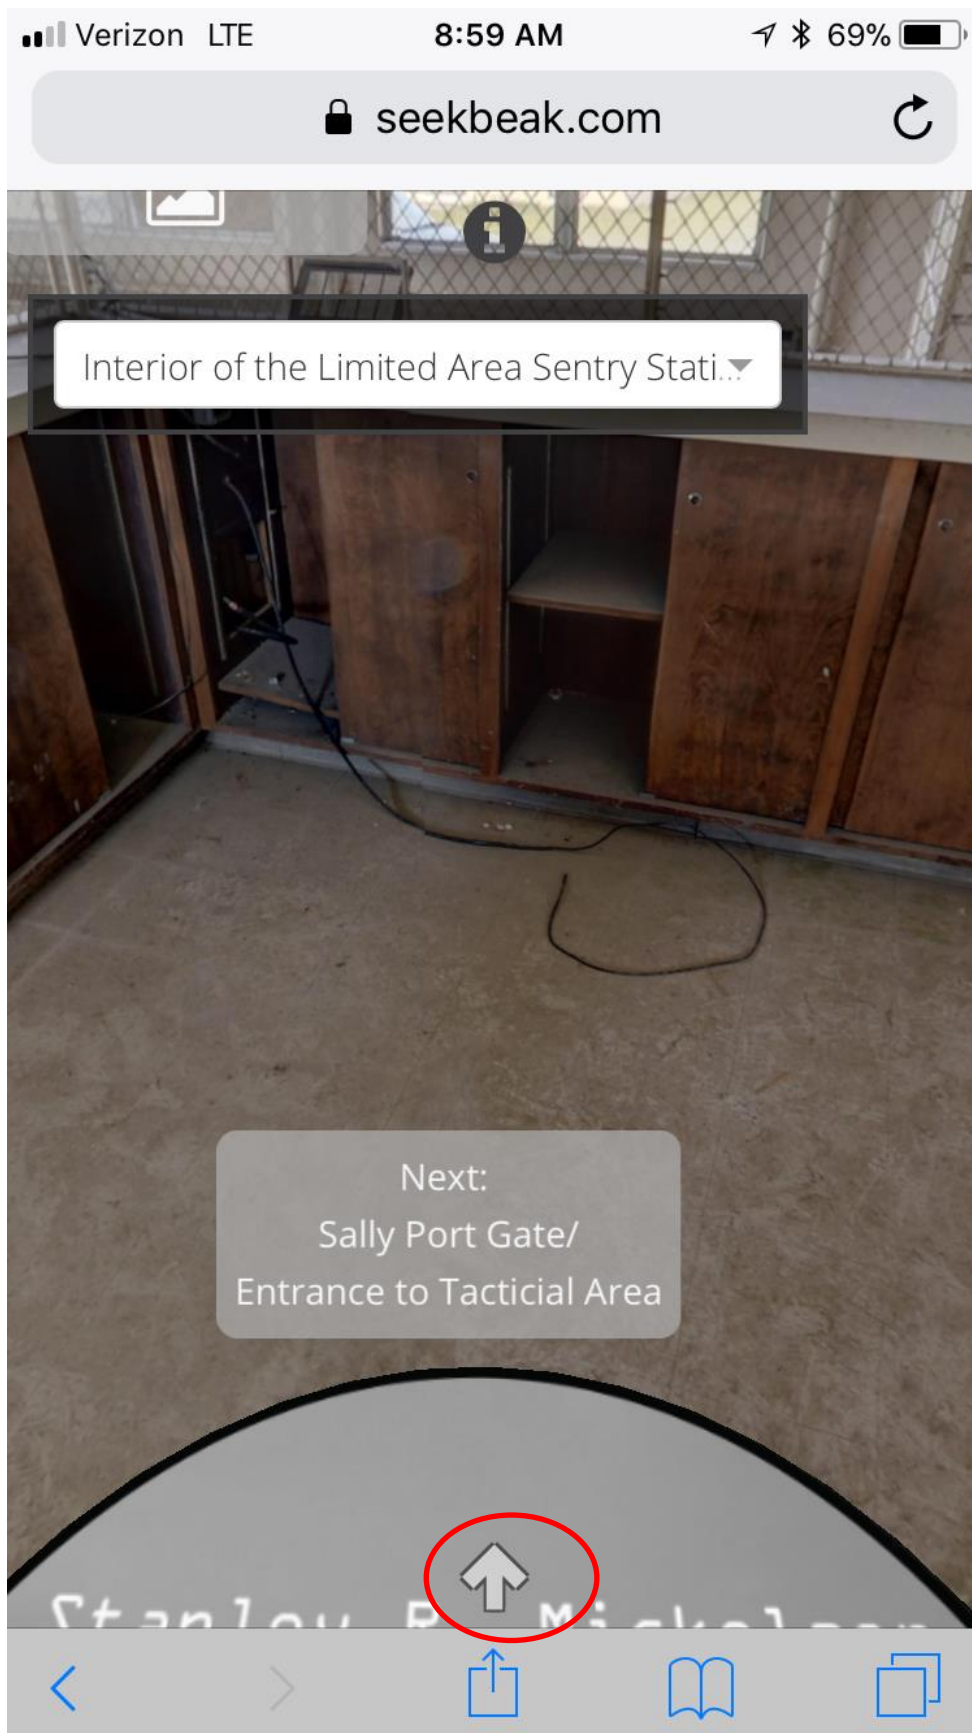

SRMSC Virtual Tour Instructions

These instructions are for viewing the tour on a VR headset compatible with your phone.

1. On your phone, go to <http://www.ccjda.org/tour.htm>
2. Click on the link at near the bottom of the screen

3. Click Got It!

4. Click the up arrow at the bottom of the screen

5. Click VR. After you click VR the screen should split into two identical photos.

6. Turn your phone horizontal and line the split between pictures up with the center of your headset. *Note: you may need to take the case off of your phone for it to fit in the VR headset*

7. Put the headset on!

8. You can move to the next photo by gazing at the grey link box on the bottom of each photo on the bottom of each photo that says next (the little black dot should be on the link box). When the load bar appears keep you head still until the bar has completely loaded and the next image appears.